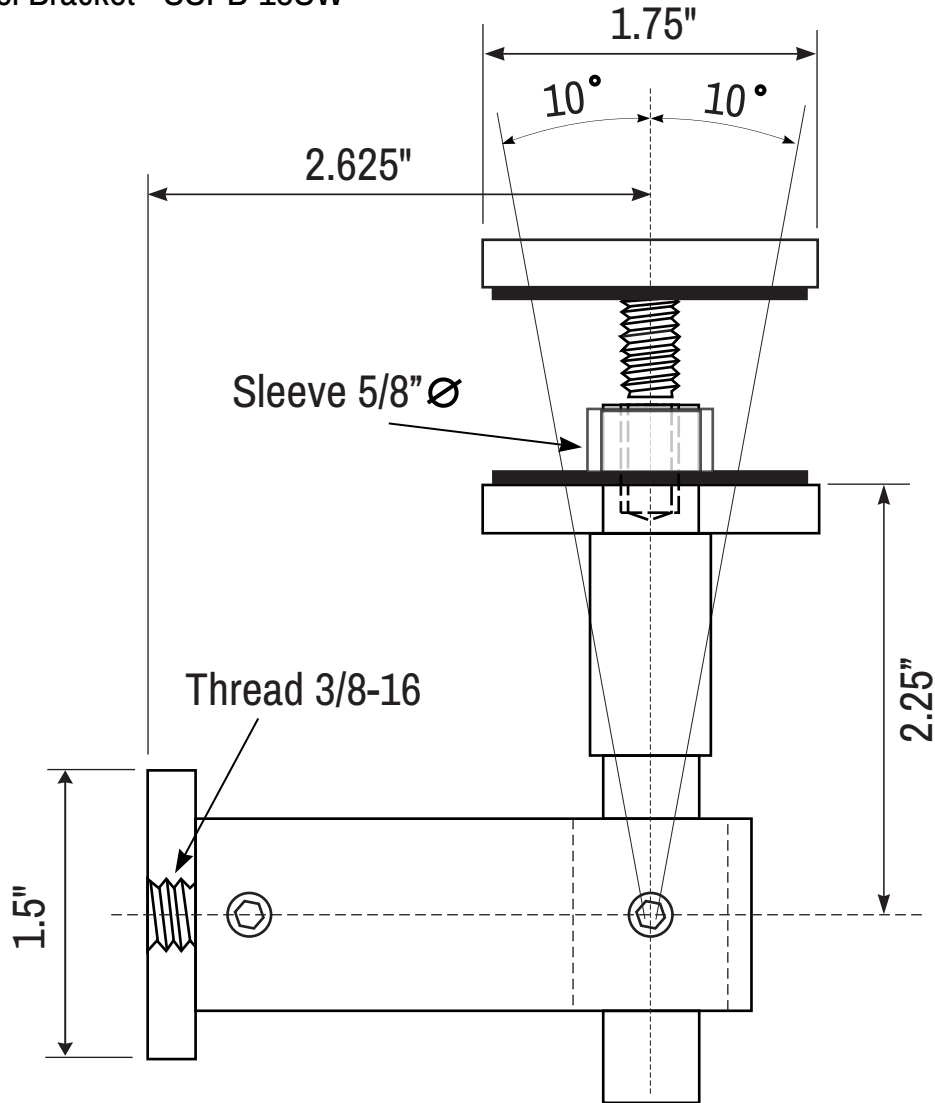

Swivel Panel Bracket - SSPB-13SW

SPECIFICATION

SS Grade	304, 316
Finish	Brushed, Polished, BlackBronze
Hole in Glass	3/4" - 1" Diameter
Weight Capacity	65lb
Glass Panel Thickness	3/8" - 5/8"
Face Cap Thickness	1/4"
Installation Thread Size	3/8-16

Vanrohe[®]

www.vanrohe.com

PART NO.
SSPB-13SW

SCALE:
1 : 1

DATE:
2012-03-24