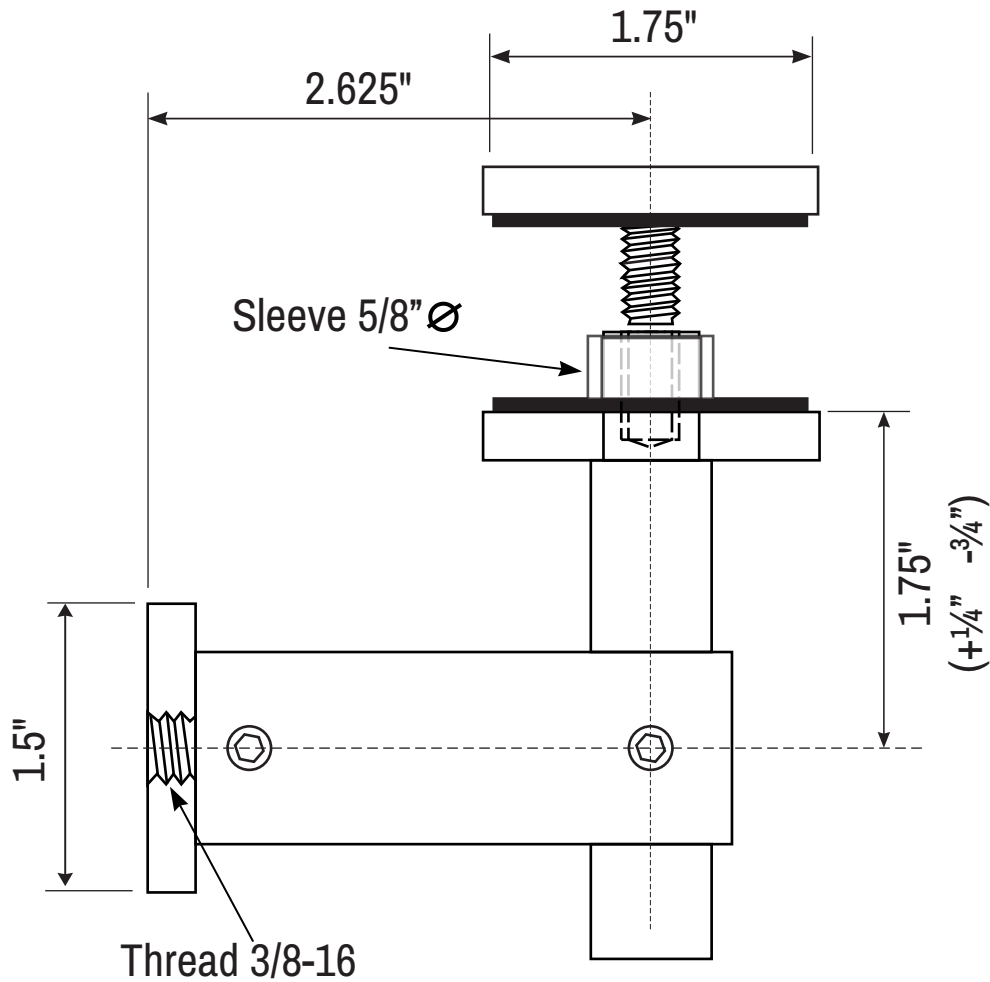

Panel Bracket - SSPB-13FX

SPECIFICATION

SS Grade	304, 316
Finish	Brushed, Polished, BlackBronze
Hole in Glass	3/4" - 1" Diameter
Weight Capacity	65lb
Glass Panel Thickness	3/8" - 5/8"
Face Cap Thickness	1/4"
Installation Thread Size	3/8-16

Vanrohe®

www.vanrohe.com

PART NO.
SSPB-13FX

SCALE:
1 : 1

DATE:
2012-03-24