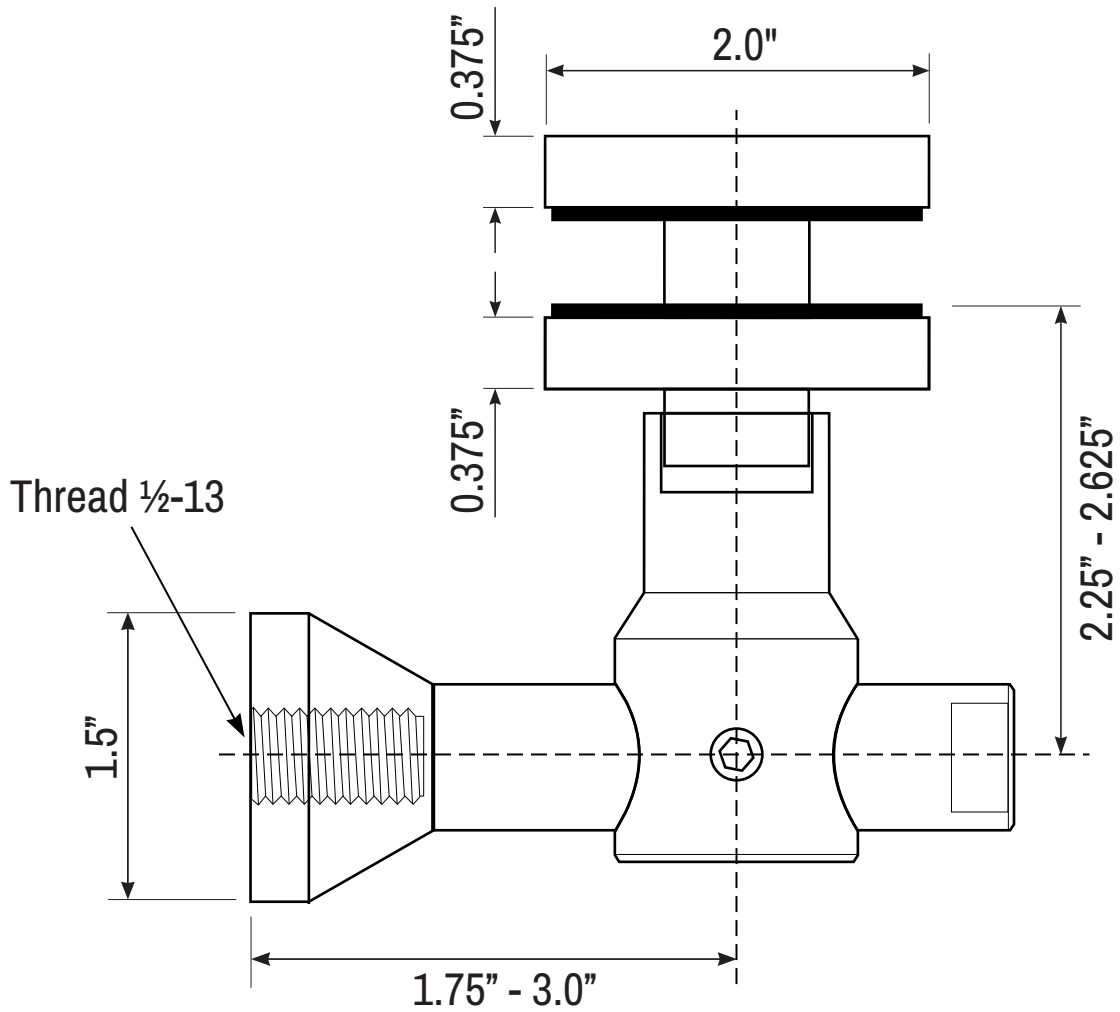

Panel Bracket - SSPB-101

SPECIFICATION

SS Grade	316
Finish	Brushed, Polished, Bronze
Hole in Glass	1" Diameter
Weight Capacity	95lb
Glass Panel Thickness	3/8" - 7/8"
Face Cap Thickness	3/8"
Installation Thread Size	1/2-13

Vanrohe®

www.vanrohe.com

PART NO.  
**SSPB-101**

SCALE:  
1 : 1

DATE:  
2012-03-24