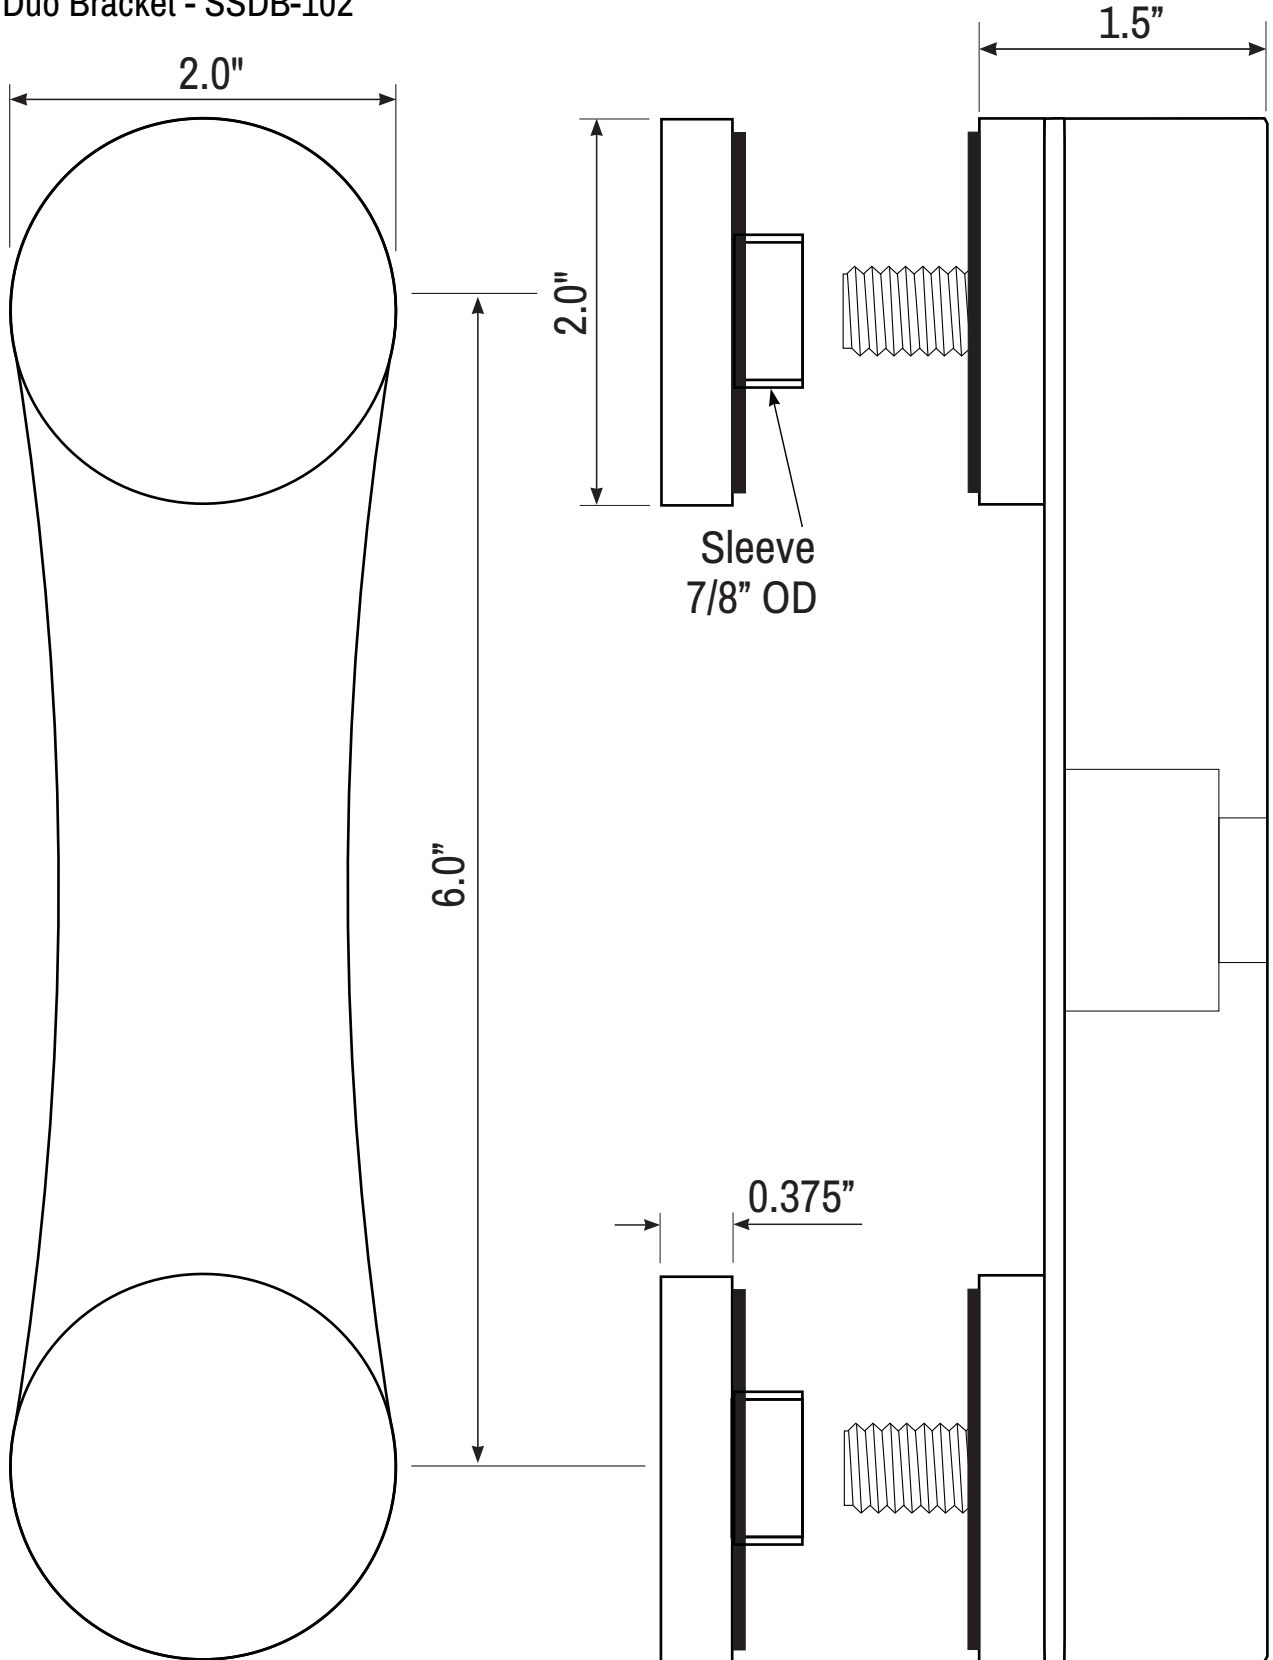

Duo Bracket - SSDB-102

SPECIFICATION

SS Grade	316	Glass Panel Thickness	3/8" - 7/8"
Finish	Brushed, Polished, Bronze	Face Cap Thickness	3/8"
Hole in Glass	1" Diameter	Installation Bolt Size	M16
Weight Capacity	195lb		

Vanrohe®

www.vanrohe.com

PART NO.  
SSDB-102

SCALE:  
1 : 1

DATE:  
2012-03-24