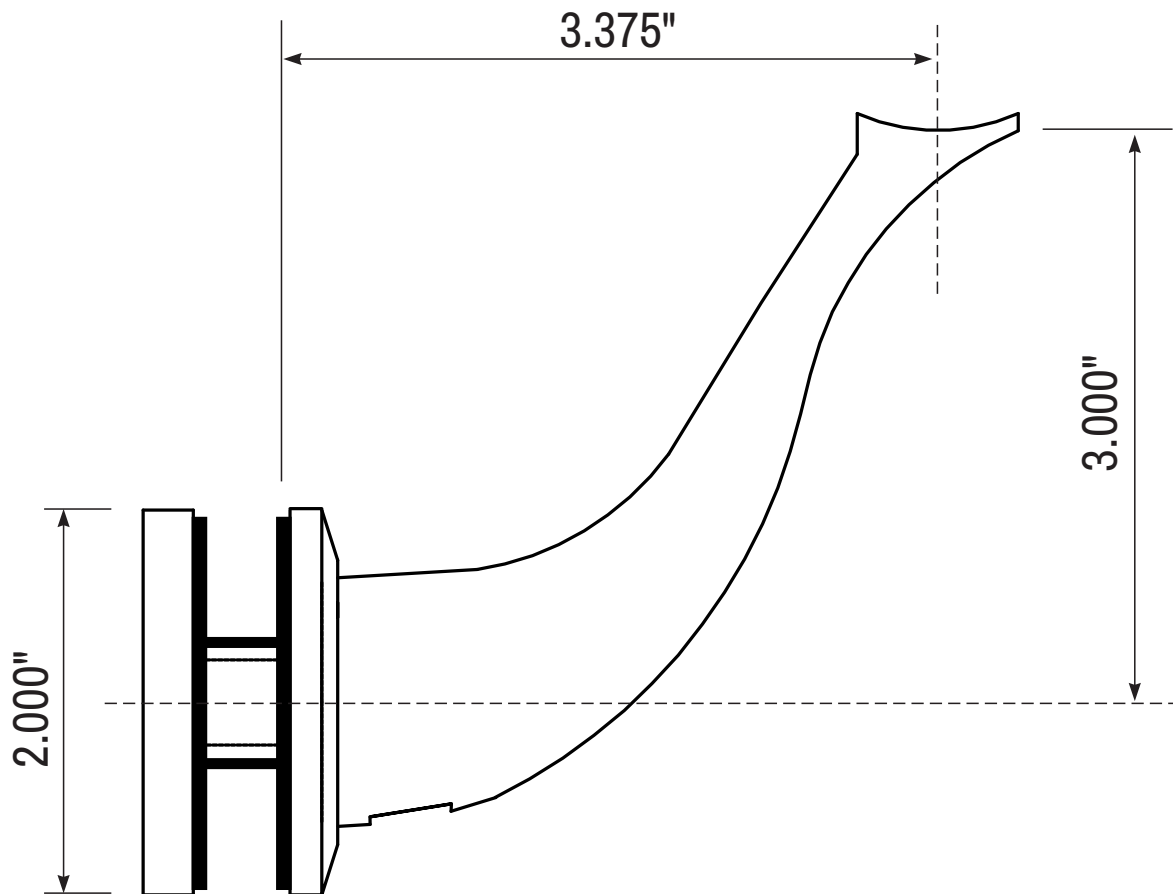

Handrail Support - Glass Mounted SS121-G

SPECIFICATION

SS Grade	304
Finish	Brushed, Polished, Black
Hole in Glass	3/4"
Hanger Bolt	N/A
Substrate	N/A
Glass Panel Thickness	1/2" - 27/32" (0.5" - 0.85")
Handrail Diameter	1-1/2", 2"

VanRohe[®]

www.vanrohe.com

PART NO.
SS121-G

SCALE:
1 : 1

DATE:
2012-03-24