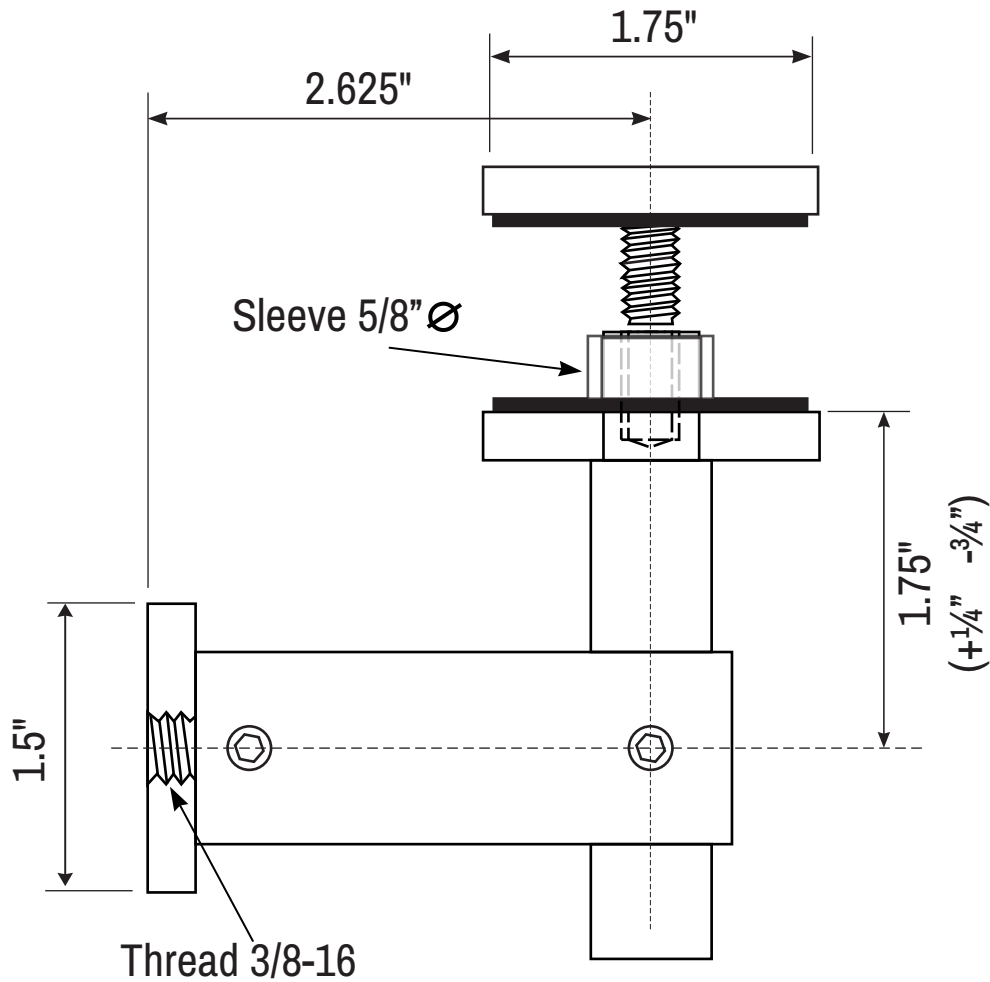

Panel Bracket - SS113-S

SPECIFICATION

SS Grade	304, 316
Finish	Brushed, Polished, Black
Hole in Glass	3/4" - 1" Diameter
Weight Capacity	65lb
Glass Panel Thickness	3/8" - 5/8"
Face Cap Thickness	1/4"
Installation Thread Size	3/8-16

VanRohe®

www.vanrohe.com

PART NO.
SS113-S

SCALE:
1 : 1

DATE:
2012-03-24