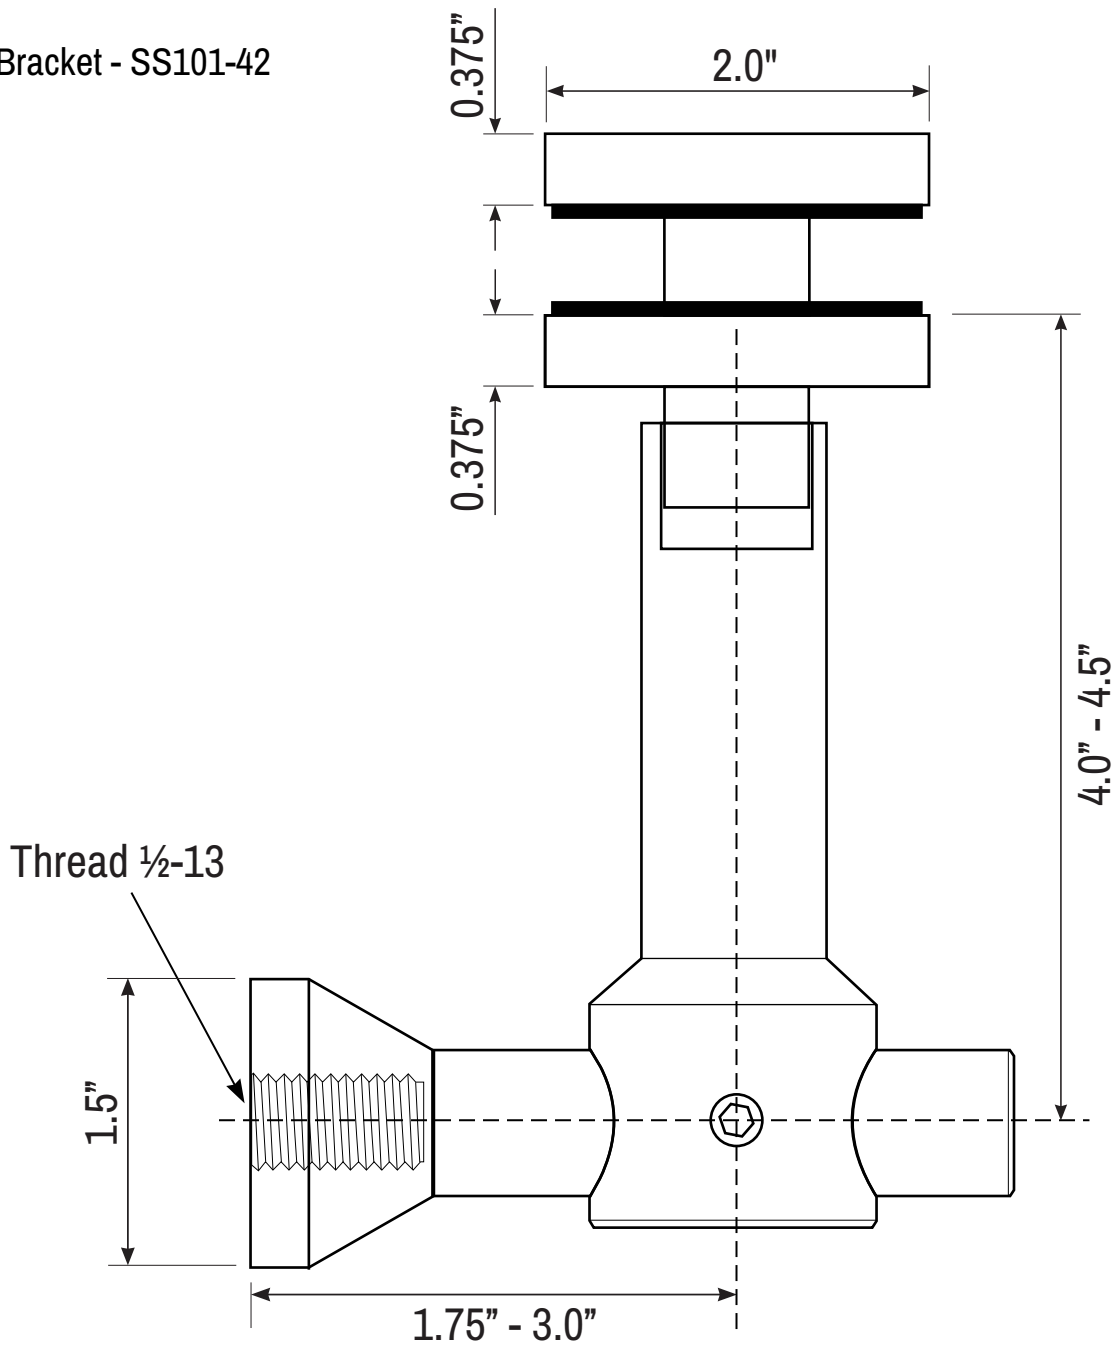

Panel Bracket - SS101-42

SPECIFICATION

SS Grade	316	Glass Panel Thickness	3/8" - 7/8"
Finish	Brushed, Polished, Black	Face Cap Thickness	3/8"
Hole in Glass	1" Diameter	Installation Thread Size	1/2-13
Weight Capacity	85lb		

VanRohe[®]

www.vanrohe.com

PART NO.
SS101-42

SCALE:
1 : 1

DATE:
2012-03-24