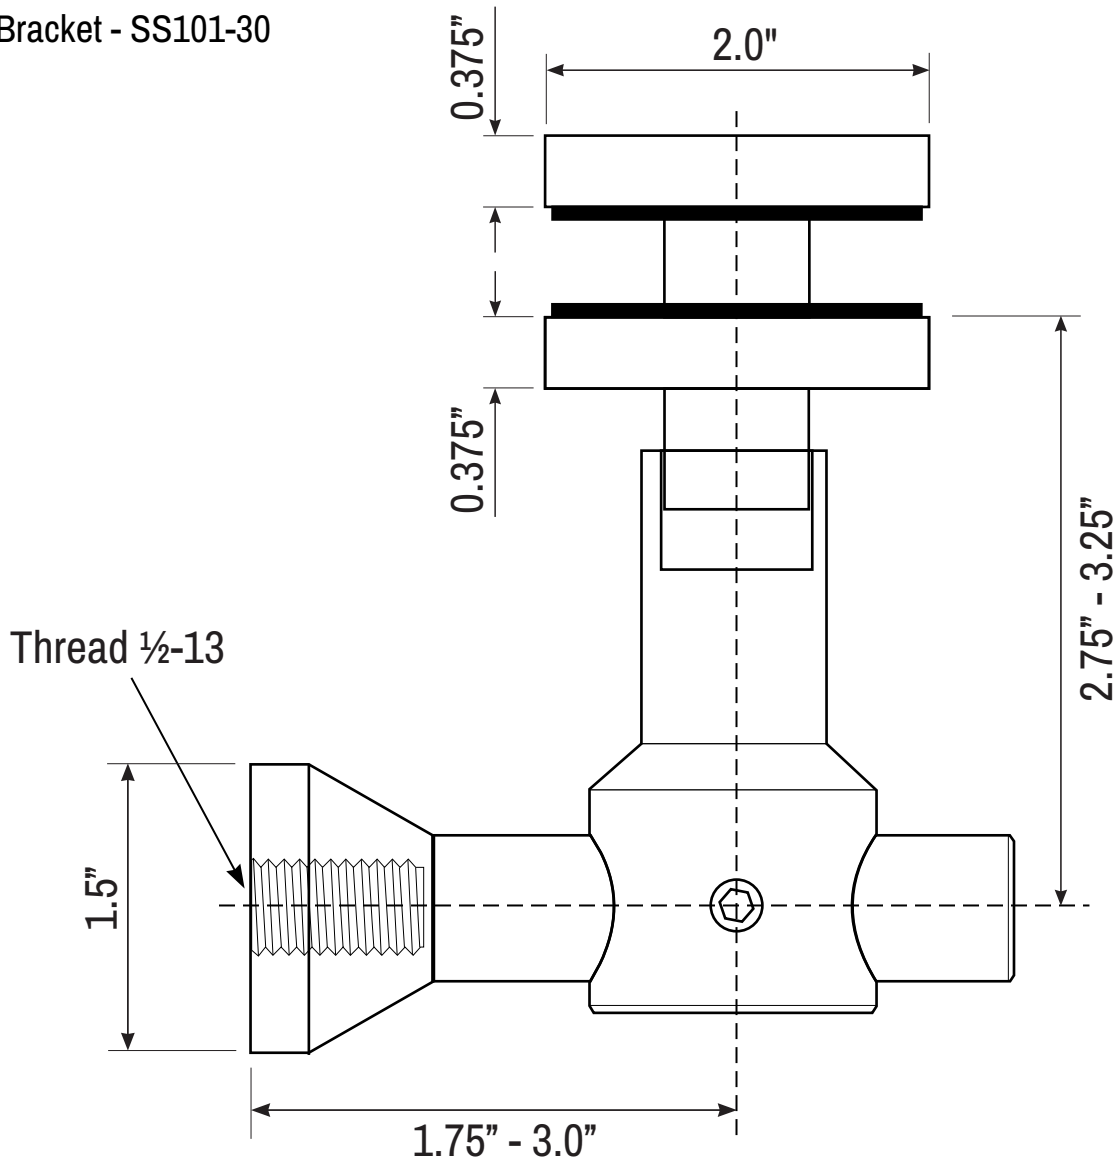

Panel Bracket - SS101-30

SPECIFICATION

SS Grade	316
Finish	Brushed, Polished, Black
Hole in Glass	1" Diameter
Weight Capacity	95lb
Glass Panel Thickness	3/8" - 7/8"
Face Cap Thickness	3/8"
Installation Thread Size	1/2-13

VanRohe®

www.vanrohe.com

PART NO.  
SS101-30

SCALE:  
1 : 1

DATE:  
2012-03-24