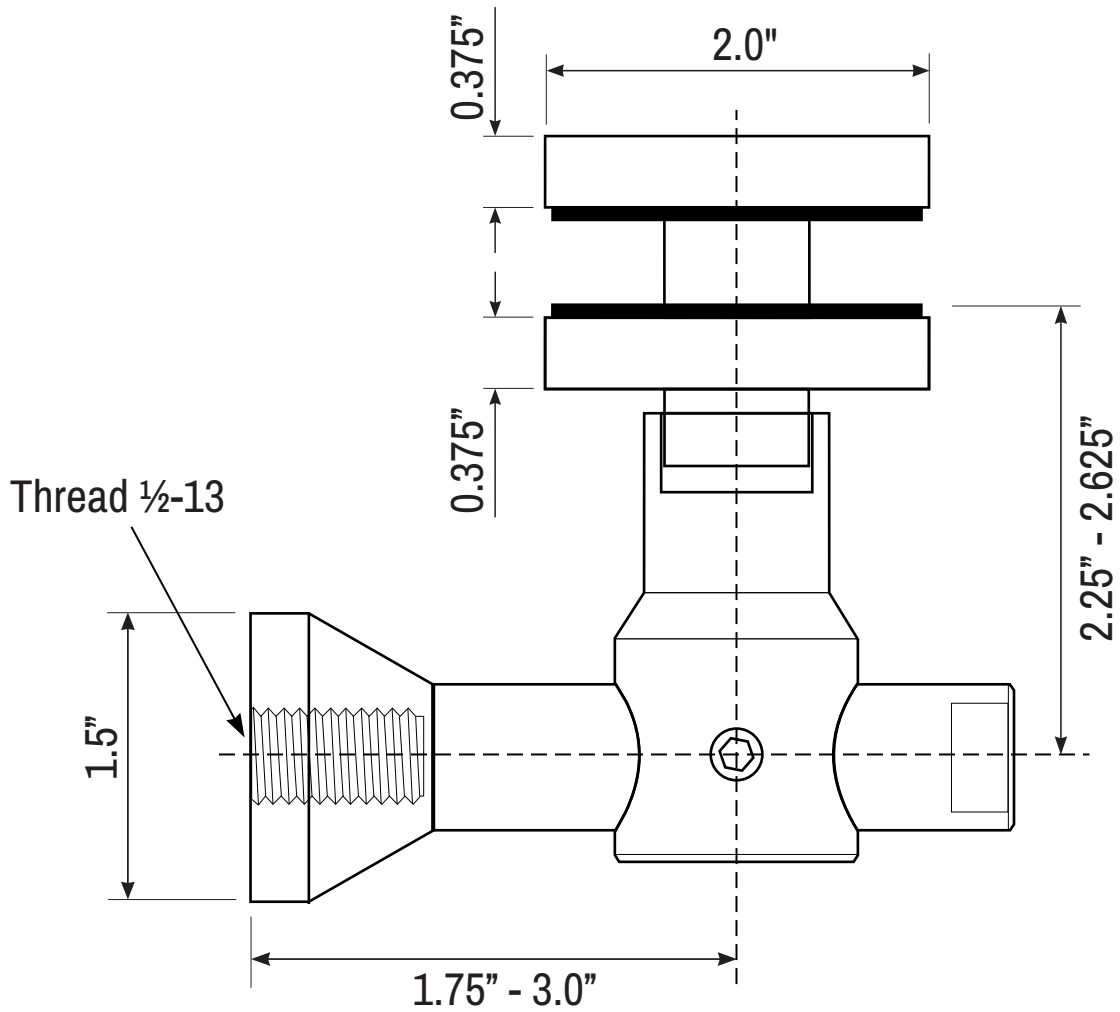

Panel Bracket - SS101-25

SPECIFICATION

| | |
|--------------------------|--------------------------|
| SS Grade | 316 |
| Finish | Brushed, Polished, Black |
| Hole in Glass | 1" Diameter |
| Weight Capacity | 95lb |
| Glass Panel Thickness | 3/8" - 7/8" |
| Face Cap Thickness | 3/8" |
| Installation Thread Size | 1/2-13 |

VanRohe®

www.vanrohe.com

PART NO.
SS101-25

SCALE:
1 : 1

DATE:
2012-03-24